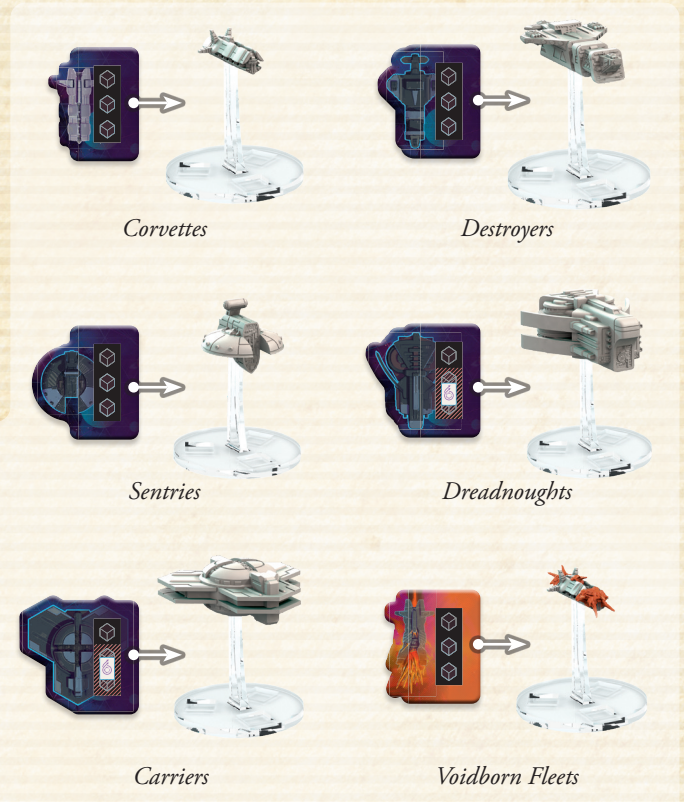

Whenever the rules refer to a Fleet token or a Fleet and the images show a flat cardboard component, always consider the assembled Fleet type miniatures and Fleet stands instead.

TECHNOLOGY TABLEAU AND AGENDA OFFER TRAYS

The Technology tableau and the Agenda offer can be arranged neatly into their separate trays, with the Agenda board fitting to be inserted in the middle of the Agenda offer tray as shown below. During gameplay, you might want to read and compare the available Technologies and Agendas. Instead of taking the cards one at a time in your hand to read, you can grab the entire tray.

VOIDBORN MINIATURES AND METAL TOKENS

The cardboard Voidstorm and Harbinger tokens are replaced by miniatures in the Galactic Box. Whenever the rules refer to a Voidstorm token or Harbinger token and the images show a cardboard component, always instead consider the Voidstorm miniatures or Harbinger miniatures, respectively. The cardboard Trade Tokens and Turn Order markers are replaced with metal versions in the Galactic Box.

Harbingers

Voidstorms

Corvettes

Destroyers

Sentries

Dreadnoughts

Carriers

Voidborn Fleets