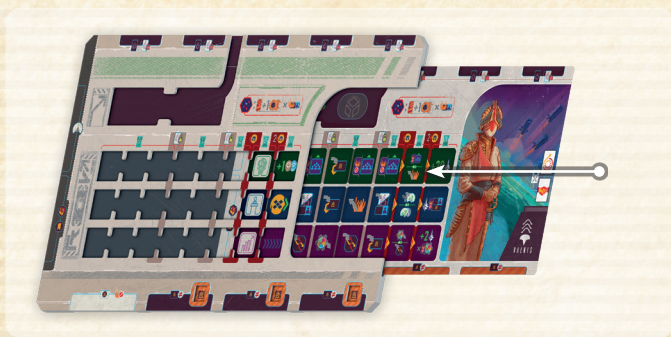

Voidfall Galactic Box upgraded components

The Galactic Box has some components that are upgraded compared to the Retail edition of the game. These upgrades are strictly quality of life and never affect the rules of the game in any way. Here you will find instructions for their assembly.

It's important to note that these components look different from their Retail edition counterparts. The instruction and figures will show the Retail version of these components in the Rulebook and Compendium. We'll explain the differences below, so you can always identify them easily.

MODULAR HOUSE BOARDS

A triple-layered House board is added to the game in each player color.

During setup, when you select a House mat, simply take the House board of your color as well, and slide the mat inside from the right.

This House board is functionally identical to the House mat that is slid inside it. Whenever the rules refer to a House mat, you should always consider the House board that you have assembled. The figures in the Rulebook will also show the mat and never the board.

FLEET TYPE MINIATURES

Plastic Fleet stands and Fleet type miniatures are replacing their cardboard Fleet token counterparts. There are 6 Fleet types that are replaced: the Corvette, Sentry, Destroyer, Carrier, Dreadnought, and Voidborn Fleet.

During setup, take the Fleet type miniatures, and place them on top of their Fleet stands. These together will have the same function as the cardboard Fleet tokens. Note that there are fewer stands than miniatures, and it is our intention that you assemble the miniatures as needed during your game session.

Whenever the rules refer to a Fleet token or a Fleet and the images show a flat cardboard component, always consider the assembled Fleet type miniatures and Fleet stands instead.