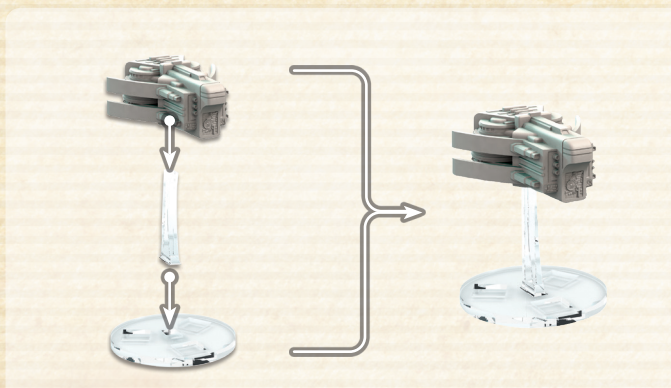

Voidfall Galactic Box upgraded components

The Galactic Box has some components that are upgraded compared to the Retail edition of the game. These upgrades are strictly quality of life and never affect the rules of the game in any way. Here you will find instructions for their assembly.

It's important to note that these components look different from their Retail edition counterparts. The instruction and figures will show the Retail version of these components in the Rulebook and Compendium. We'll explain the differences below, so you can always identify them easily.

MODULAR HOUSE BOARDS

A triple-layered House board is added to the game in each player color.

During setup, when you select a House mat, simply take the House board of your color as well, and slide the mat inside from the right.

This House board is functionally identical to the House mat that is slid inside it. Whenever the rules refer to a House mat, you should always consider the House board that you have assembled. The figures in the Rulebook will also show the mat and never the board.

FLEET TYPE MINIATURES

Plastic Fleet stands and Fleet type miniatures are replacing their cardboard Fleet token counterparts. There are 6 Fleet types that are replaced: the Corvette, Sentry, Destroyer, Carrier, Dreadnought, and Voidborn Fleet.

During setup, take the Fleet type miniatures, and place them on top of their Fleet stands. These together will have the same function as the cardboard Fleet tokens. Note that there are fewer stands than miniatures, and it is our intention that you assemble the miniatures as needed during your game session.

Whenever the rules refer to a Fleet token or a Fleet and the images show a flat cardboard component, always consider the assembled Fleet type miniatures and Fleet stands instead.