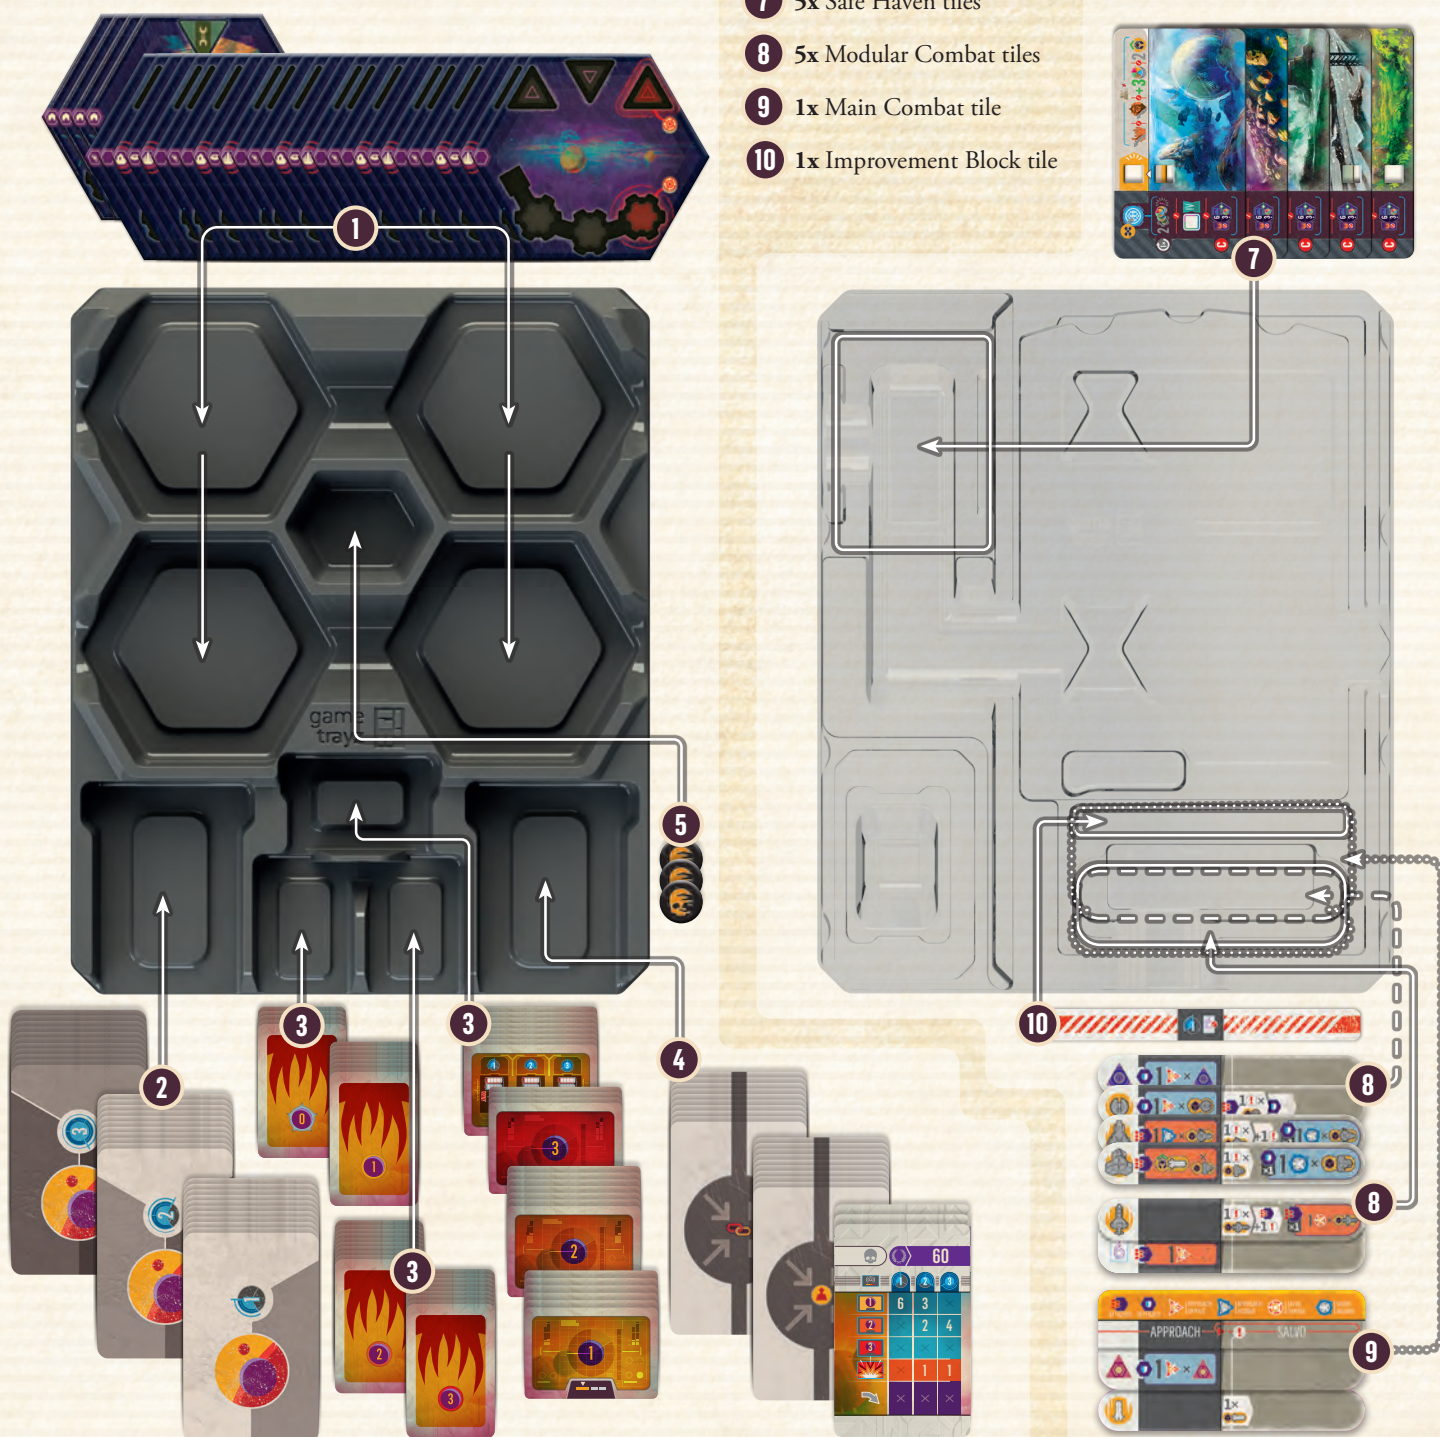

Voidfall Galactic Box Tray manual

LEVEL 1

BASE TRAY

- 1 30x Sectors (4x Home sector tiles, 26x Standard/special sector tiles)
- 2 33x Galactic Event cards (3 types)
- 3 25x Alert & 68x Crisis cards
- 4 10x Joint Focus, 10x Heroic Focus, 3x Difficulty Setup Aid cards
- 5 3x Catastrophe tokens

TRAY LID

- 6 20x Boards and mats
 - 4x Triple-layered House boards
 - 1x Galactic board
 - 14x House mats
 - 1x Crisis board
- 7 5x Safe Haven tiles
- 8 5x Modular Combat tiles
- 9 1x Main Combat tile
- 10 1x Improvement Block tile

FIND THE ORDER OF THESE BOARDS IN THE TRAY OVERVIEW SHEET

LEVEL 2/3 (Corner stack)

14 HOUSE TRAYS

The House trays are 14 identical containers where you can place various components that belong to the same House.

LEVEL 2

4 PLAYER TRAYS

1 for each player color

- 14x Fleet Power cubes
- 9x Standard Focus cards
- 1x Population die
- 3x Civilization track marker
- 1x Turn Order marker
- 1x Influence board
- 1x Resource board