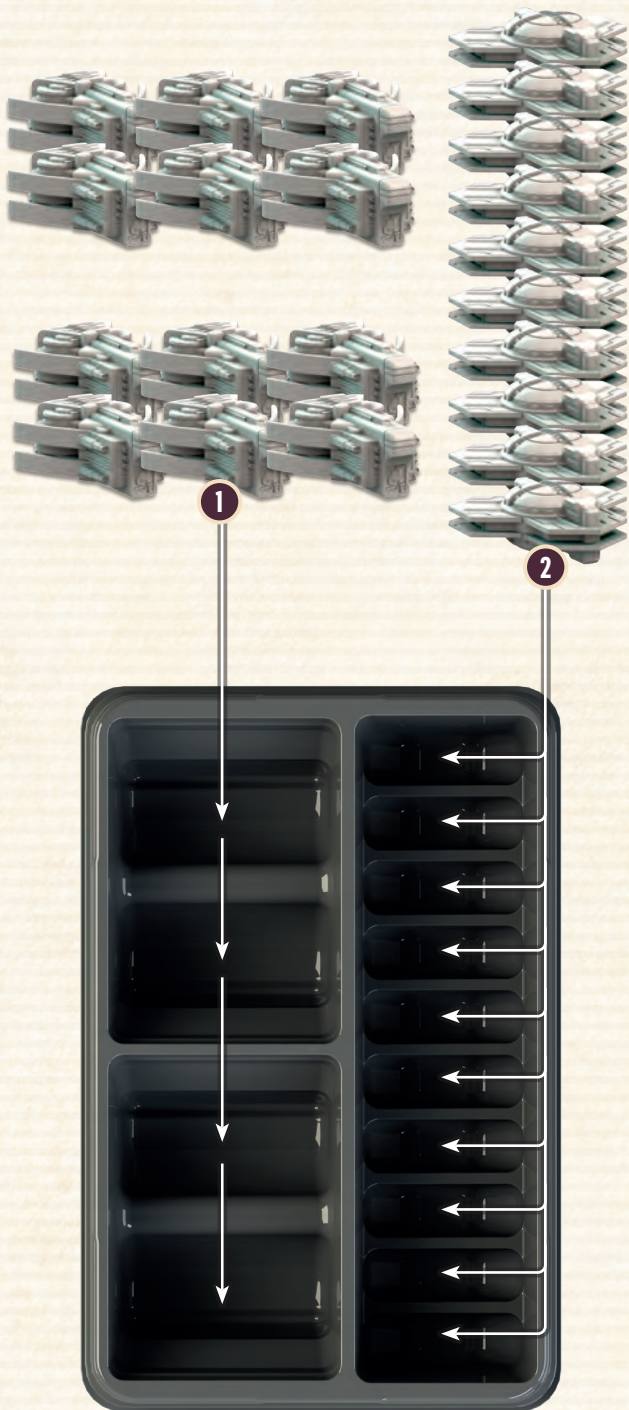

Voidfall Galactic Box Tray manual

LEVEL 1

BASE TRAY

- 1 30x Sectors (4x Home sector tiles, 26x Standard/special sector tiles)
- 2 33x Galactic Event cards (3 types)
- 3 25x Alert & 68x Crisis cards
- 4 10x Joint Focus, 10x Heroic Focus, 3x Difficulty Setup Aid cards
- 5 3x Catastrophe tokens

LEVEL 2

4 PLAYER TRAYS

1 for each player color

- 14x Fleet Power cubes
- 9x Standard Focus cards
- 1x Population die
- 3x Civilization track marker
- 1x Turn Order marker
- 1x Influence board
- 1x Resource board

LEVEL 2 (continued)

LARGE SHIP MINIATURES TRAY

- 1 12x Dreadoughts
- 2 10x Carriers

SMALL SHIP MINIATURES TRAY

- 3 20x Voidborn fleets
- 4 12x Sentries
- 5 12x Destroyers
- 6 32x Corvettes

LEVEL 3

BASIC COMPONENTS TRAY

- 1 36x Corruption markers
- 2 40x Voidborn Fleet Power cubes
- 3 10x Harbinger miniatures
- 4 15x Voidstorm miniatures
- 5 21x Standard & 6x Fixed Population dice
- 6 32x Agenda cards (4 types)
- 7 12x Trade tokens
- 8 60x Fleet stands (pairs of bases and beams). Distribute these between this tray and the Common Supply trays!