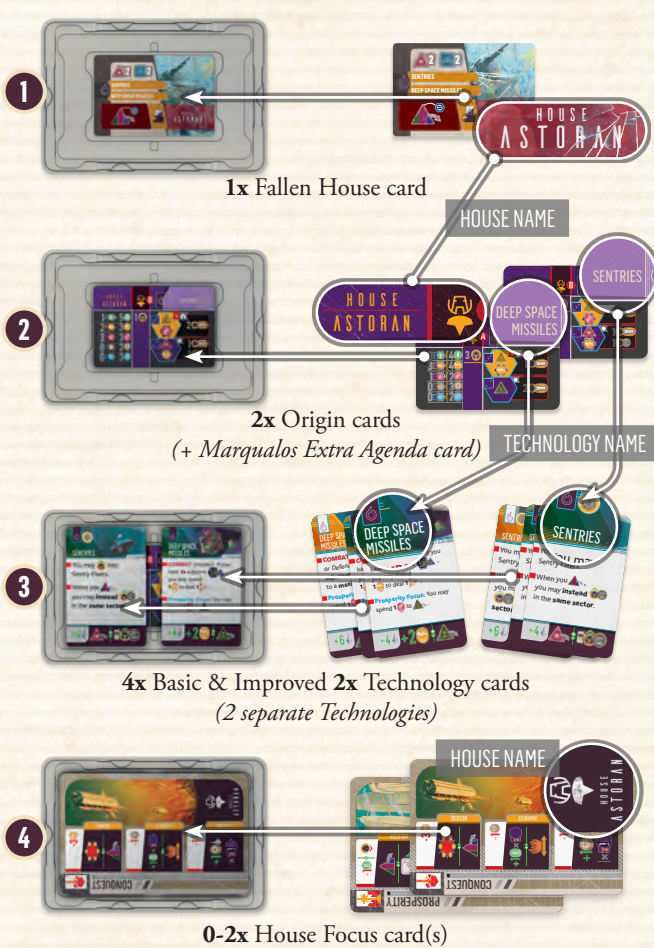

Voidfall Galactic Box Tray manual

LEVEL 1

BASE TRAY

- 1 30x Sectors (4x Home sector tiles, 26x Standard/special sector tiles)
- 2 33x Galactic Event cards (3 types)
- 3 25x Alert & 68x Crisis cards
- 4 10x Joint Focus, 10x Heroic Focus, 3x Difficulty Setup Aid cards
- 5 3x Catastrophe tokens

TRAY LID

- 6 20x Boards and mats
 - 4x Triple-layered House boards
 - 1x Galactic board
 - 14x House mats
 - 1x Crisis board
- 7 5x Safe Haven tiles
- 8 5x Modular Combat tiles
- 9 1x Main Combat tile
- 10 1x Improvement Block tile

FIND THE ORDER OF THESE BOARDS IN THE TRAY OVERVIEW SHEET

LEVEL 2/3 (Corner stack)

14 HOUSE TRAYS

The House trays are 14 identical containers where you can place various components that belong to the same House.

- 1 36x Corruption markers
- 2 40x Voidborn Fleet Power cubes
- 3 10x Harbinger miniatures
- 4 15x Voidstorm miniatures
- 5 21x Standard & 6x Fixed Population dice
- 6 32x Agenda cards (4 types)
- 7 12x Trade tokens
- 8 60x Fleet stands (pairs of bases and beams). Distribute these between this tray and the Common Supply trays!