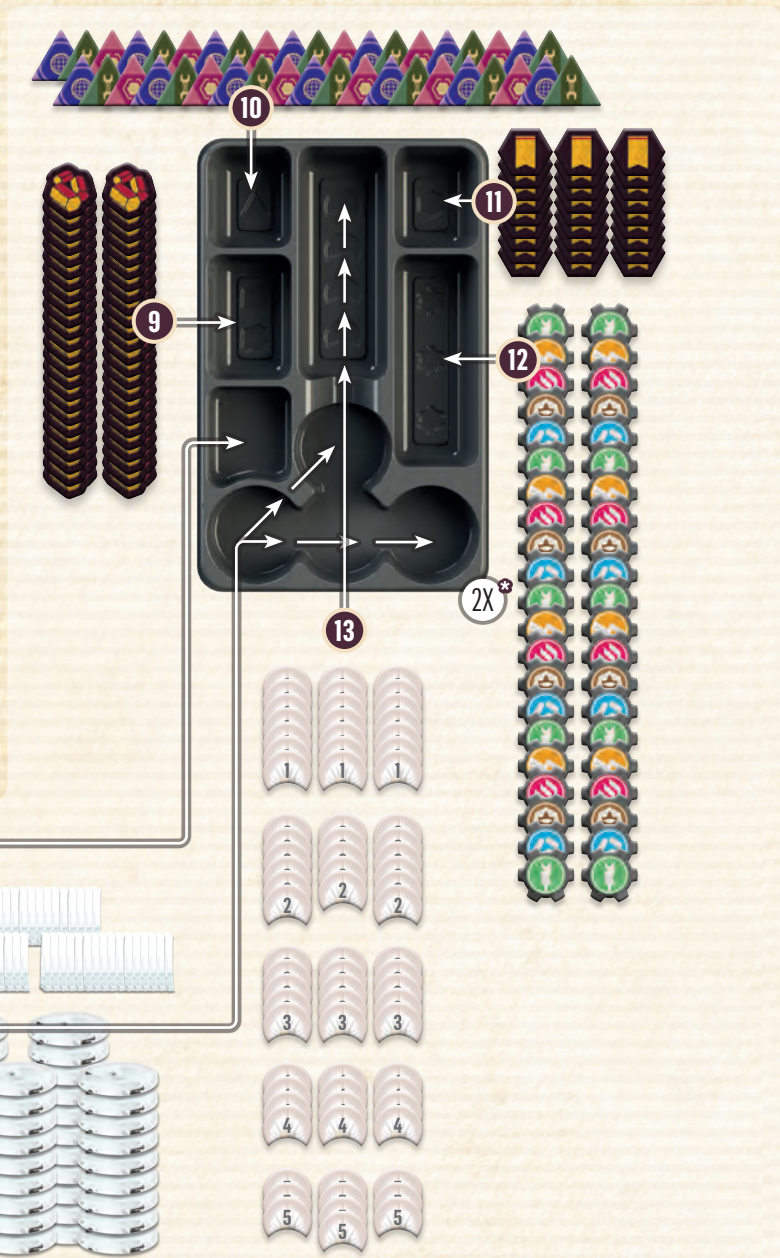

2 COMMON SUPPLY TRAYS*

1. 9 48x Bounty tokens
2. 10 40x Installation tokens (2-sided, different sides)
3. 11 27x Reclaim tokens
4. 12 42x Guild tokens (2-sided, different sides)
5. 13 75x Glory tokens (5 types, 2-sided, identical sides)
   - 21x Value 1 Glory tokens
   - 17x Value 2 Glory tokens
   - 15x Value 3 Glory tokens
   - 12x Value 4 Glory tokens
   - 10x Value 5 Glory tokens