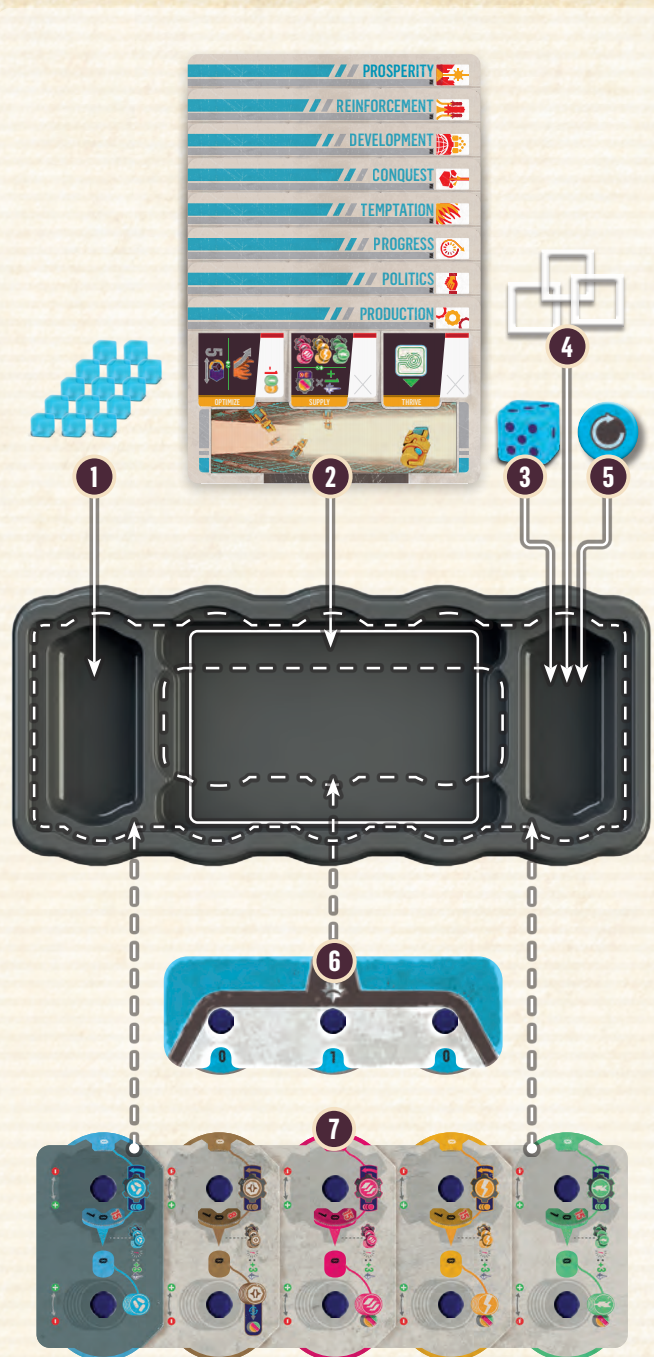

Voidfall Galactic Box Tray manual

LEVEL 1

BASE TRAY

- 1 30x Sectors (4x Home sector tiles, 26x Standard/special sector tiles)
- 2 33x Galactic Event cards (3 types)
- 3 25x Alert & 68x Crisis cards
- 4 10x Joint Focus, 10x Heroic Focus, 3x Difficulty Setup Aid cards
- 5 3x Catastrophe tokens

FIND THE ORDER OF THESE BOARDS IN THE TRAY OVERVIEW SHEET

LEVEL 2/3 (Corner stack)

14 HOUSE TRAYS

The House trays are 14 identical containers where you can place various components that belong to the same House.

LEVEL 2

4 PLAYER TRAYS

1 for each player color

- 14x Fleet Power cubes
- 9x Standard Focus cards
- 1x Population die
- 3x Civilization track marker
- 1x Turn Order marker
- 1x Influence board
- 1x Resource board

- 1 36x Corruption markers
- 2 40x Voidborn Fleet Power cubes
- 3 10x Harbinger miniatures
- 4 15x Voidstorm miniatures
- 5 21x Standard & 6x Fixed Population dice
- 6 32x Agenda cards (4 types)
- 7 12x Trade tokens
- 8 60x Fleet stands (pairs of bases and beams). Distribute these between this tray and the Common Supply trays!