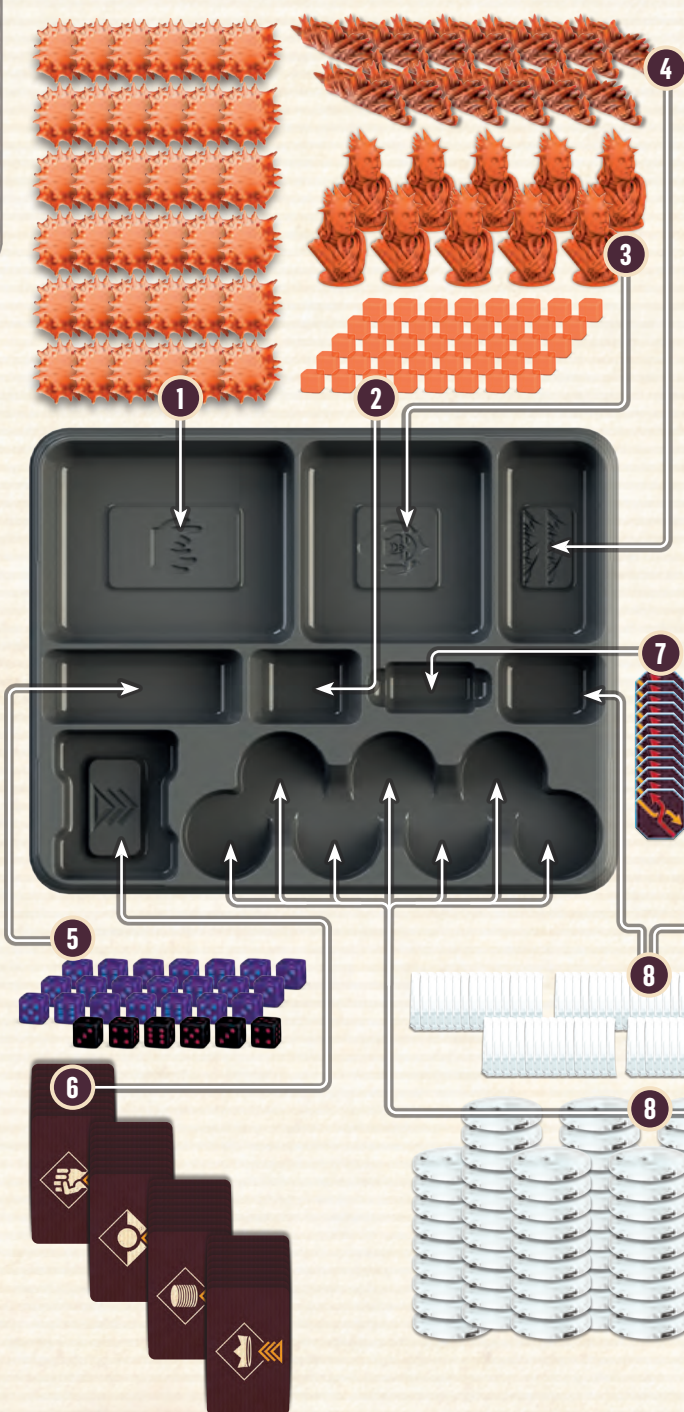

Voidfall Galactic Box Tray manual

LEVEL 1

BASE TRAY

- 1 30x Sectors (4x Home sector tiles, 26x Standard/special sector tiles)
- 2 33x Galactic Event cards (3 types)
- 3 25x Alert & 68x Crisis cards
- 4 10x Joint Focus, 10x Heroic Focus, 3x Difficulty Setup Aid cards
- 5 3x Catastrophe tokens

FIND THE ORDER OF THESE BOARDS IN THE TRAY OVERVIEW SHEET

LEVEL 2/3 (Corner stack)

14 HOUSE TRAYS

The House trays are 14 identical containers where you can place various components that belong to the same House.

LEVEL 2 (continued)

LARGE SHIP MINIATURES TRAY

- 1 12x Dreadoughts
- 2 10x Carriers

SMALL SHIP MINIATURES TRAY

- 3 20x Voidborn fleets
- 4 12x Sentries
- 5 12x Destroyers
- 6 32x Corvettes

LEVEL 3

BASIC COMPONENTS TRAY

- 1 36x Corruption markers
- 2 40x Voidborn Fleet Power cubes
- 3 10x Harbinger miniatures
- 4 15x Voidstorm miniatures
- 5 21x Standard & 6x Fixed Population dice
- 6 32x Agenda cards (4 types)
- 7 12x Trade tokens
- 8 60x Fleet stands (pairs of bases and beams). Distribute these between this tray and the Common Supply trays!