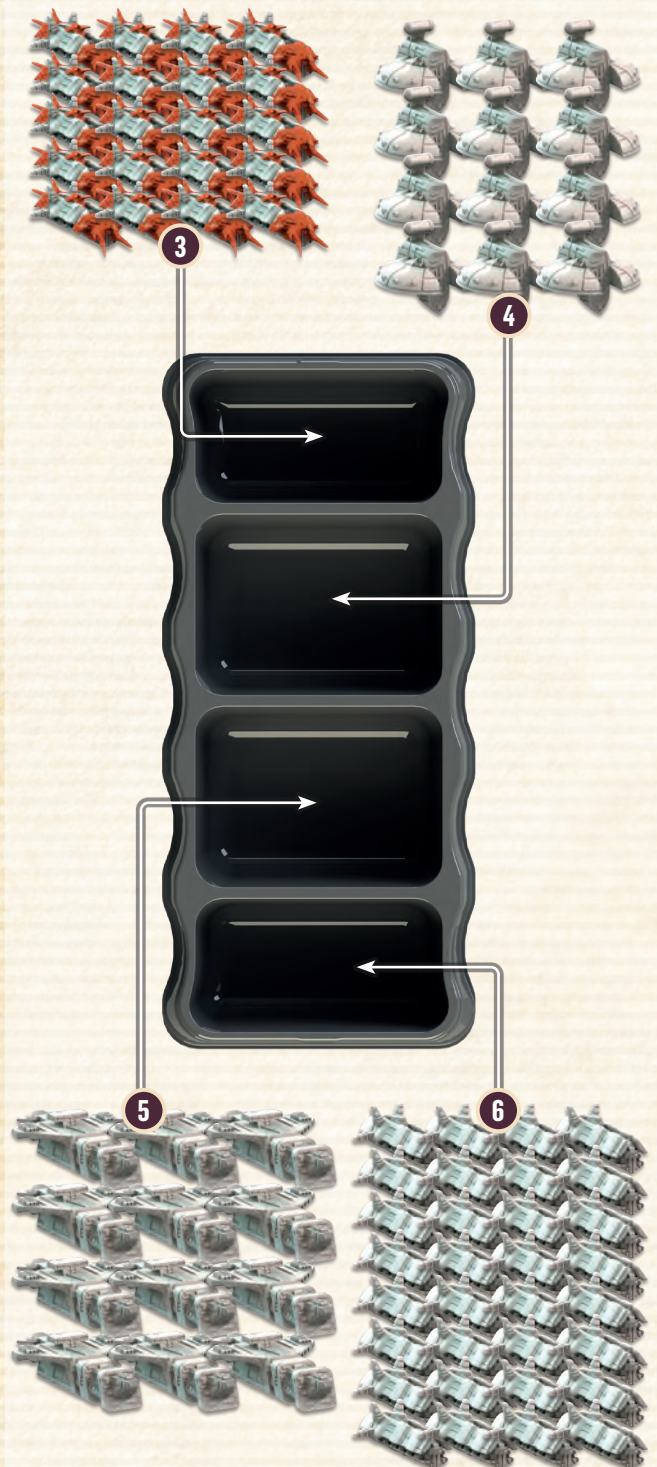

Voidfall Galactic Box Tray manual

LEVEL 1

BASE TRAY

- 1 30x Sectors (4x Home sector tiles, 26x Standard/special sector tiles)
- 2 33x Galactic Event cards (3 types)
- 3 25x Alert & 68x Crisis cards
- 4 10x Joint Focus, 10x Heroic Focus, 3x Difficulty Setup Aid cards
- 5 3x Catastrophe tokens

LEVEL 2 (continued)

LARGE SHIP MINIATURES TRAY

- 1 12x Dreadoughts
- 2 10x Carriers

SMALL SHIP MINIATURES TRAY

- 3 20x Voidborn fleets
- 4 12x Sentries
- 5 12x Destroyers
- 6 32x Corvettes

LEVEL 3

BASIC COMPONENTS TRAY

- 1 36x Corruption markers
- 2 40x Voidborn Fleet Power cubes
- 3 10x Harbinger miniatures
- 4 15x Voidstorm miniatures
- 5 21x Standard & 6x Fixed Population dice
- 6 32x Agenda cards (4 types)
- 7 12x Trade tokens
- 8 60x Fleet stands (pairs of bases and beams). Distribute these between this tray and the Common Supply trays!

2 COMMON SUPPLY TRAYS*

- 9 48x Bounty tokens
- 10 40x Installation tokens (2-sided, different sides)
- 11 27x Reclaim tokens
- 12 42x Guild tokens (2-sided, different sides)
- 13 75x Glory tokens (5 types, 2-sided, identical sides)
 - 21x Value 1 Glory tokens
 - 17x Value 2 Glory tokens
 - 15x Value 3 Glory tokens
 - 12x Value 4 Glory tokens
 - 10x Value 5 Glory tokens