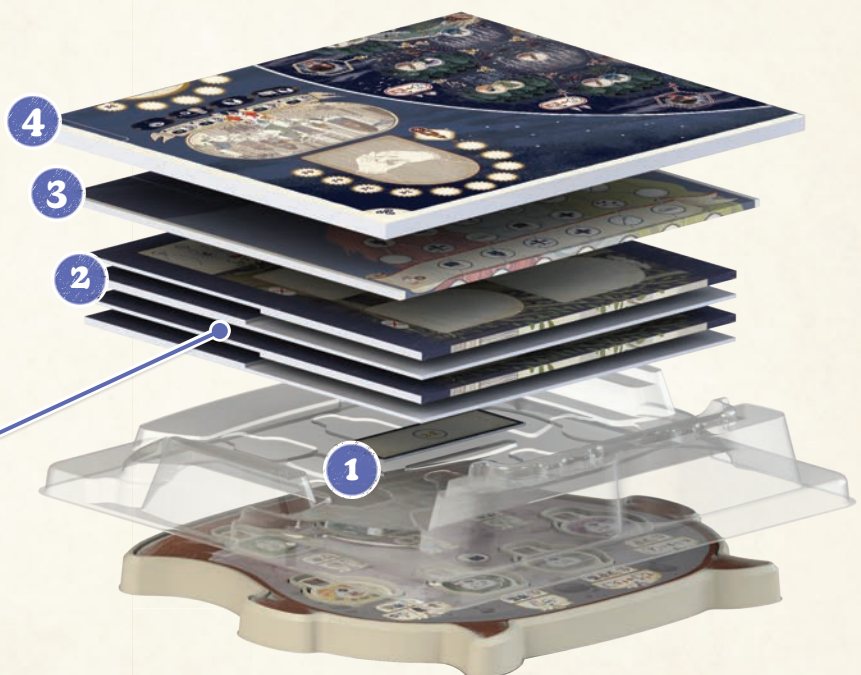

ORGANIZER TRAYS

◆◆ BOTTOM LEVEL ◆◆

BASE TRAY

- 1 18 Omen cards
- 2 4x10 Action cards
- 3 3x10 Spell cards
- 4 24 Witch tiles +8 Animal tiles
- 5 8 Prologue cards
- 6 10 Negotiation cards
- 7 9 Book of Divinations cards
- 8 14 Black Widow Action cards
- 9 1 Scoring pad

POTION TRAY

- 1 Potion board
- 2 8 Infection Remedies
- 3 8 Paralysis Remedies
- 4 8 Blindness Remedies
- 5 8 Calming Potions
- 6 8 Flying Ointments
- 7 8 Love Potions
- 8 8 Ritual Oils

The Potion Tray can be used as a neat display of available Potions during your game!

BOTTOM AND POTION LID

- 1 Septima 2 player overlay tile
- 2 4 Player boards*
- 3 Ritual board
- 4 Main board

* Flip two of the folded Player boards so they fit nicely with the Player boards above them!

TOP LEVEL

PLAYER TRAY

1 set in each slot

- 25 Leader pawn
- 26 6 Loyal Citizen meeples
- 27 Suspicion Track marker
- 28 3 Patient Track markers
- 29 2 Animal pawns
- 30 Ritual Track marker